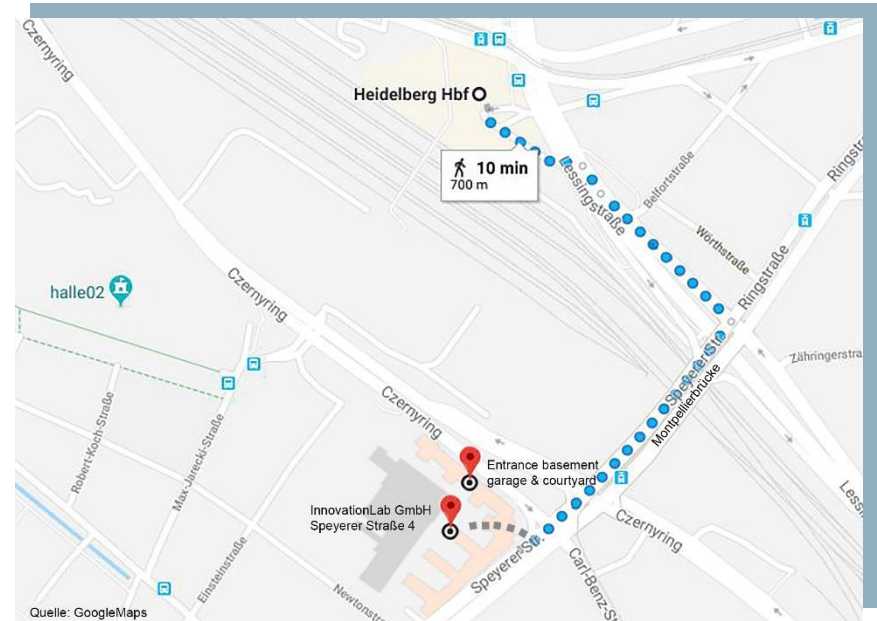

Contact:

T +49 (0) 6221 - 54 19 100
E info@innovationlab.de

Postal address:

InnovationLab GmbH
Speyerer Straße 4
69115 Heidelberg

Address Navigation system:

InnovationLab GmbH
Czernyring 22-24
69115 Heidelberg