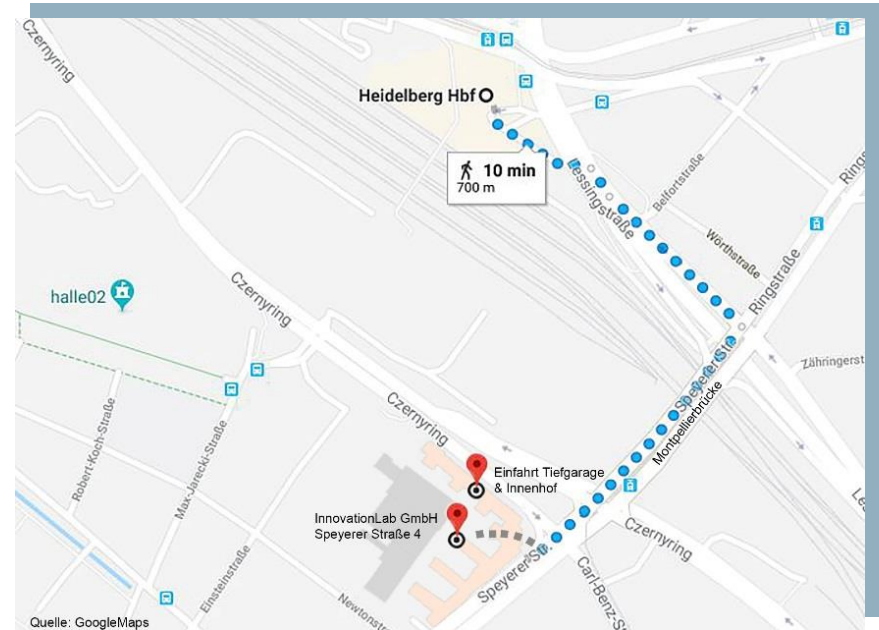

Entrance
basement garage

Contact:

T +49 (0) 6221 - 54 19 100
E info@innovationlab.de

Postal address:

InnovationLab GmbH
Speyerer Straße 4
69115 Heidelberg

Address Navigation system:

InnovationLab GmbH
Czernyring 22-24
69115 Heidelberg